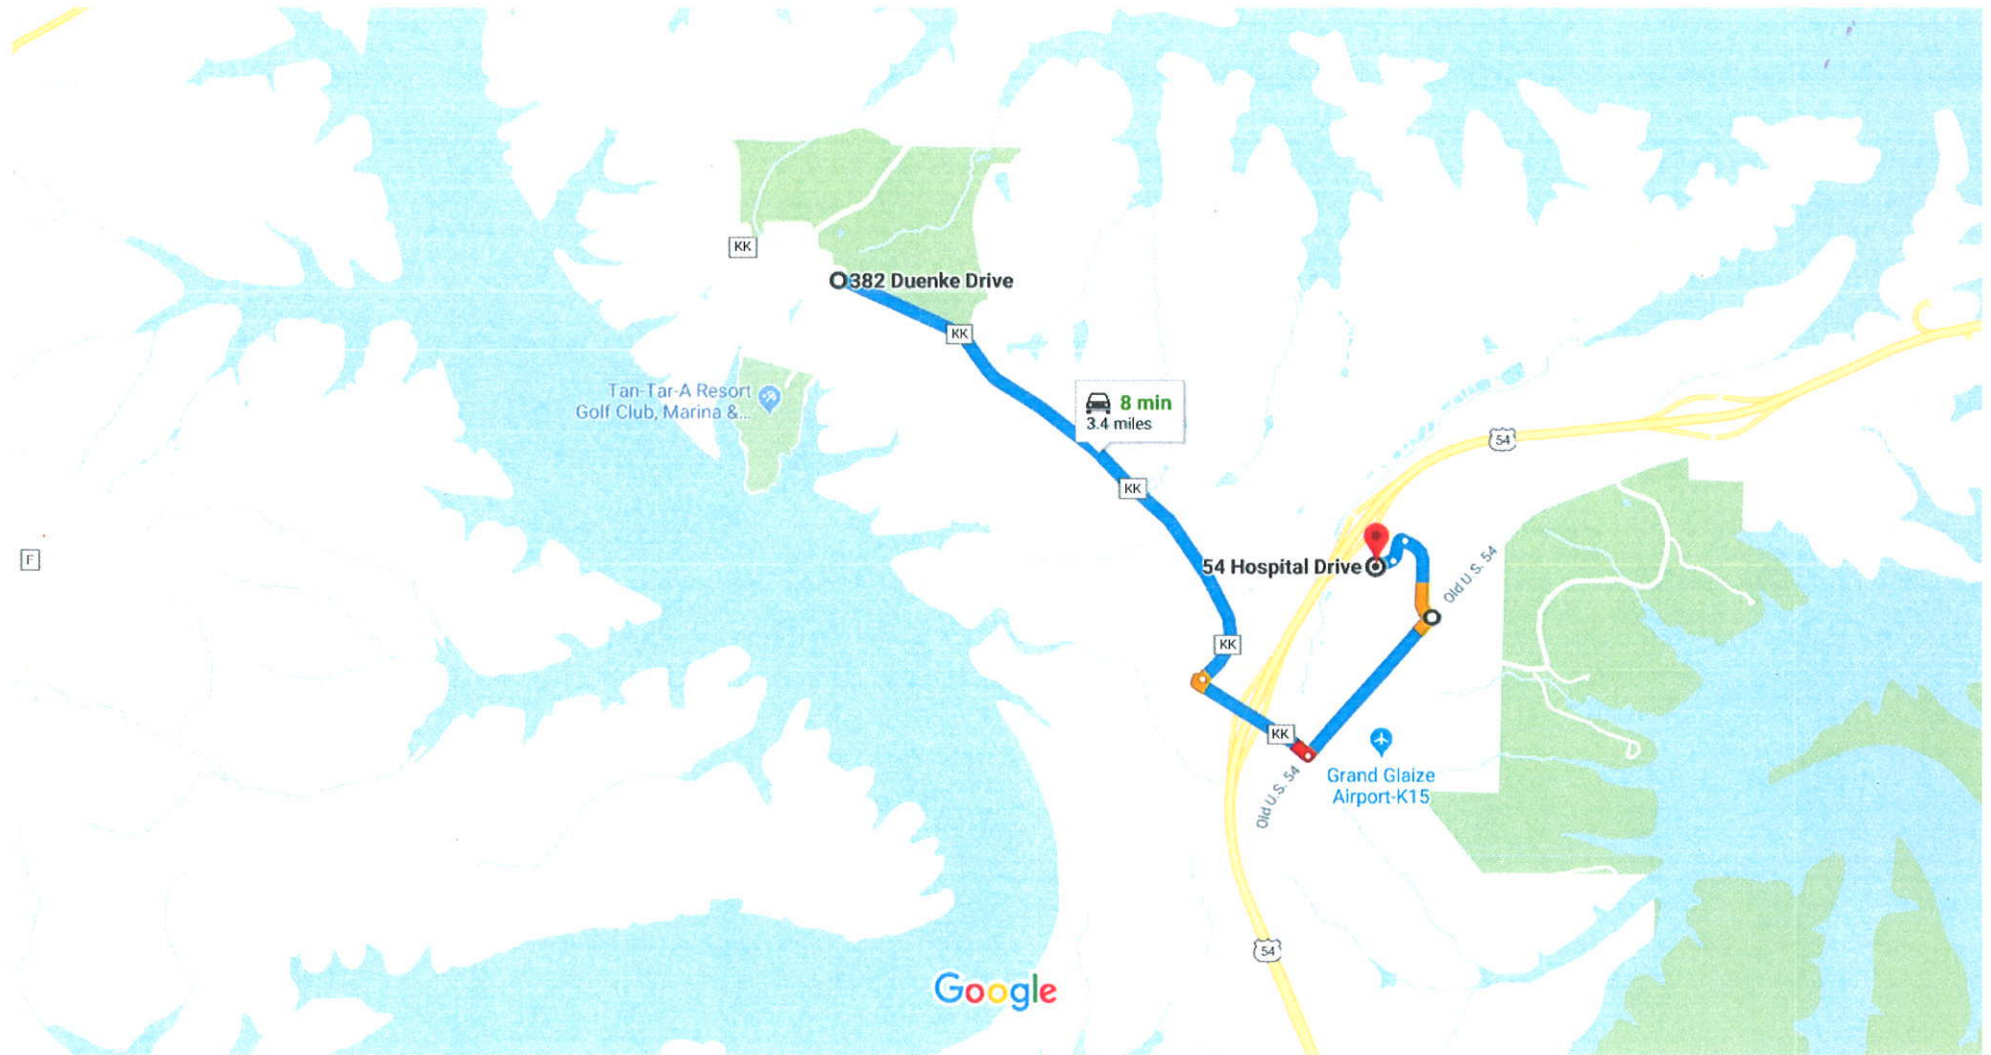

ENTRENCE

Imagery ©2018 Google, Map data ©2018 Google 100 ft

EXIT TO  
OSAGE BEACH PARKWAY  
TO START POP

6/14/2018

# DIRECTIONS

382 Duenke Dr, Osage Beach, MO 65065 to 54 Hospital Dr, Osage Beach, MO 65065 - Google Maps

## FROM TAN TAP A TO POP STAGING LOT

382 Duenke Dr, Osage Beach, MO 65065 to 54 Hospital Dr, Osage Beach, MO 65065

Drive 3.4 miles, 8 min

Map data ©2018 Google 2000 ft

### 382 Duenke Dr

Osage Beach, MO 65065

- ↑ 1. Head northeast on Duenke Dr/Walkers Cay Dr toward State Hwy KK

43 ft

-  2. Turn right onto State Hwy KK 1.9 mi
-  3. At the traffic circle, take the 2nd exit and stay on State Hwy KK 0.4 mi
-  4. Turn left onto Old U.S. 54/Osage Beach Pkwy 0.6 mi
-  5. Turn left onto Nichols Rd 0.3 mi
-  6. At the traffic circle, take the 2nd exit 449 ft
-  7. Continue onto Hospital Dr 285 ft